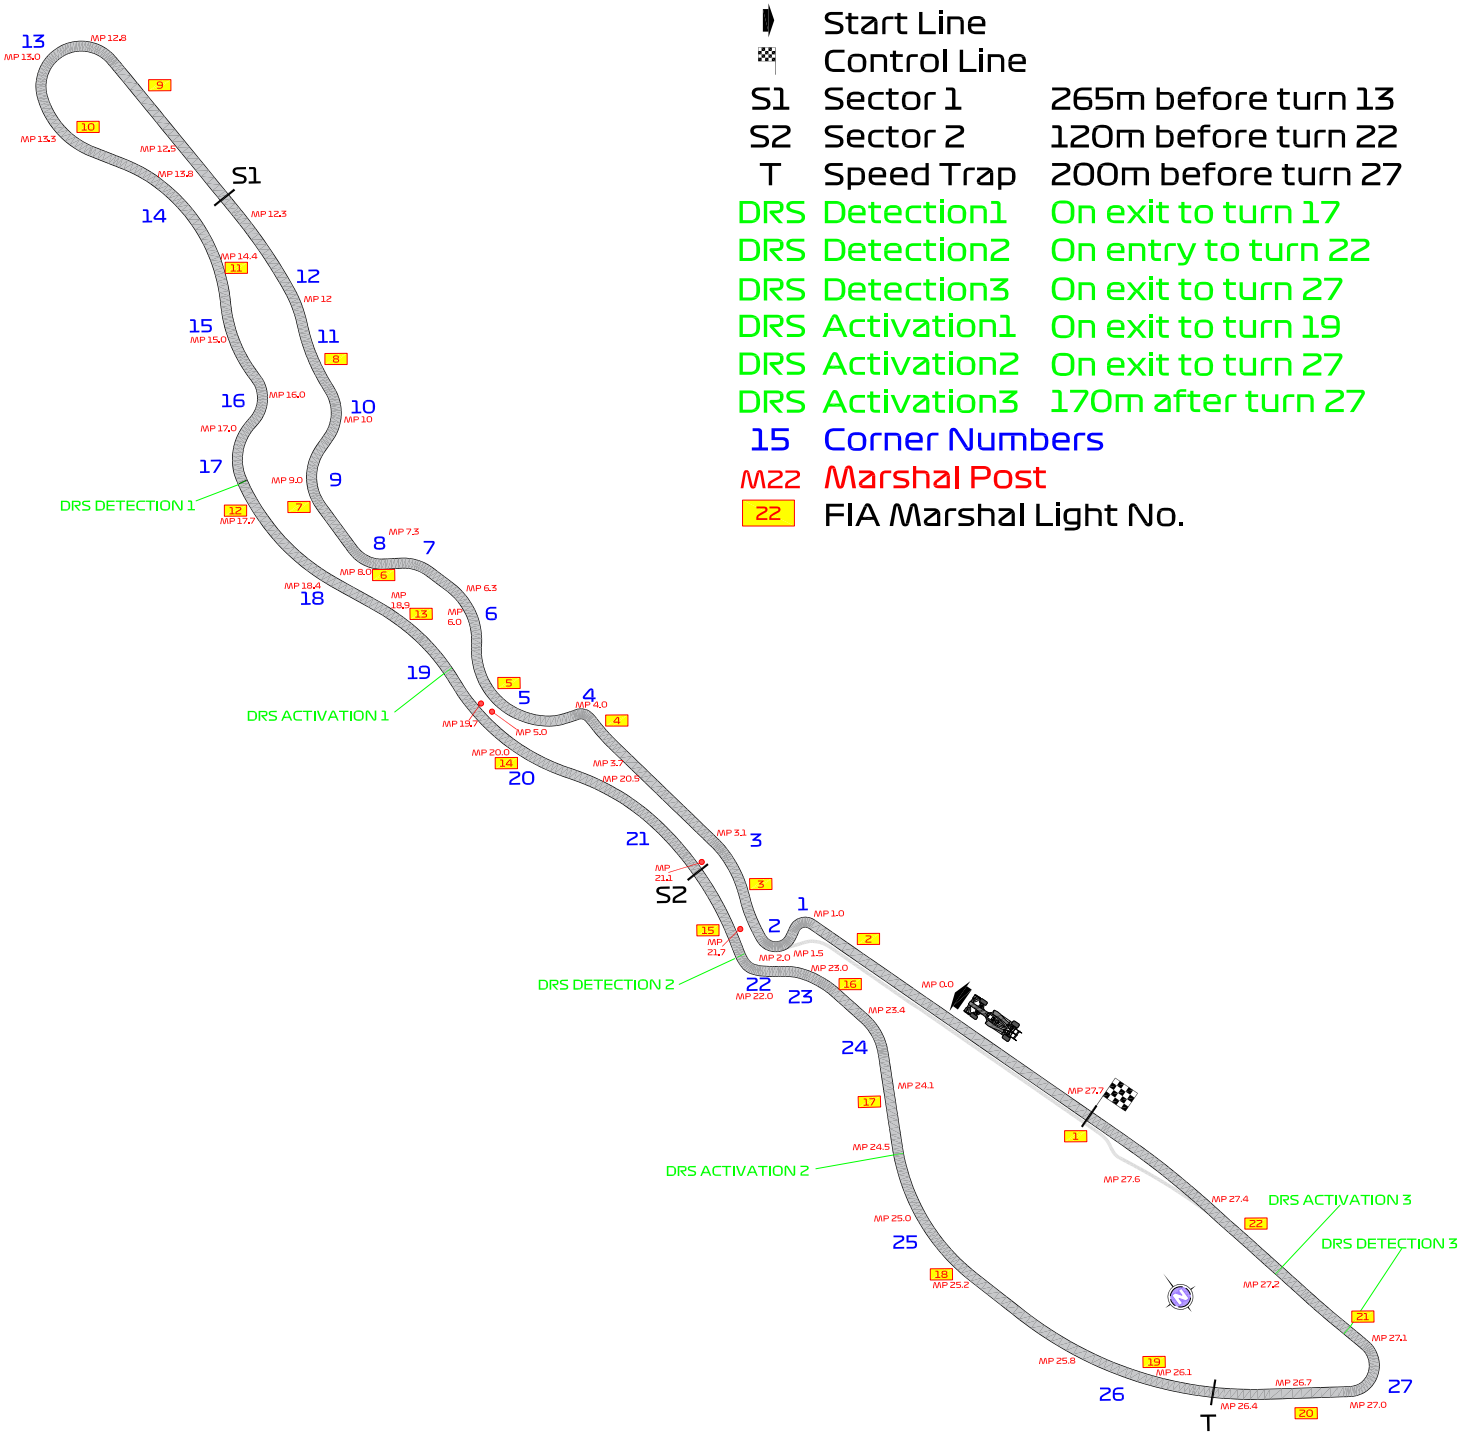

2023 SAUDI ARABIAN GRAND PRIX

16 - 19 March 2023

From	The FIA Formula One Race Director	Document	1
To	All Teams, All Officials	Date	15 March 2023
		Time	16:25

Title Event Notes - Circuit Map

Description Circuit Map

Enclosed SAUDI_CIRCUIT_23 FIA_V3.pdf

Niels Wittich

The FIA Formula One Race Director

FORMULA 1 STC SAUDI ARABIAN GRAND PRIX 2023 - Jeddah

Circuit Map

- Start Line
- Control Line
- S1 Sector 1 265m before turn 13
- S2 Sector 2 120m before turn 22
- T Speed Trap 200m before turn 27
- DRS Detection1 On exit to turn 17
- DRS Detection2 On entry to turn 22
- DRS Detection3 On exit to turn 27
- DRS Activation1 On exit to turn 19
- DRS Activation2 On exit to turn 27
- DRS Activation3 170m after turn 27
- 15 Corner Numbers
- M22 Marshal Post
- 22 FIA Marshal Light No.

Circuit Centreline Length = 6.175km